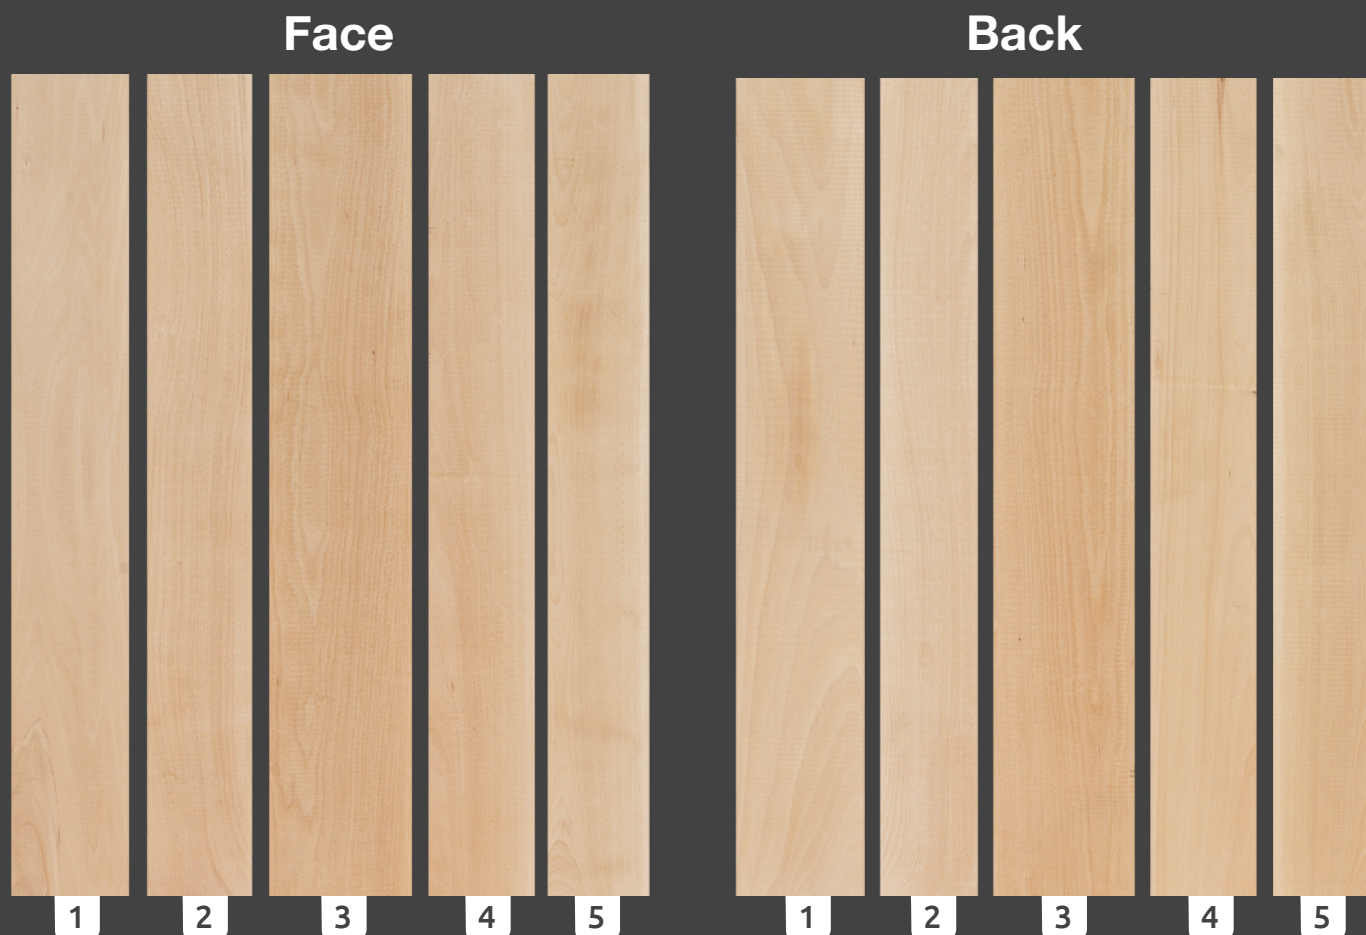

Beech Timber Grade A - Short Boards

Available as FSC® 100% certified timber and/or NON-certified timber.

Grade A is our highest grade. Pieces from this grade have an uniform appearance, free of knots or red heart, the beauty of the beech wood being fully revealed.

Details on quality:

- 4 faces clear : no red heart, no knots.
- 3 faces clear: sound red heart track, one sound and not-penetrating knot on one face or edge.

Notice: boards in 3FC grade are allowed in about 10% from whole quantity, both qualities on same pallet.

- ▶ Thick : 25, 38, 50, 60 mm
- ▶ Widths: 10 cm and more
- ▶ Lengths: 1,00 m – 1,70 m
- ▶ Moisture content: 10±2%

Use destinations:

- Small furniture components
- Tables and chairs
- Windows
- Continuous lamella solid wood panels